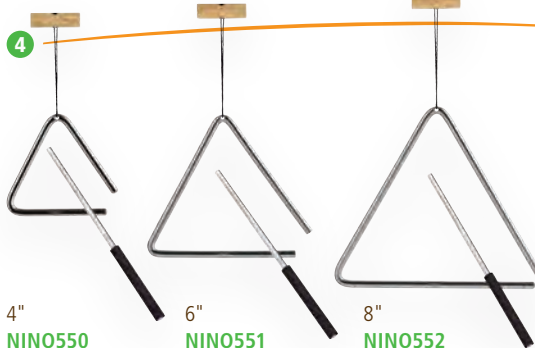

INCLUDES Metal beater with rubber padded grip

5 TRIANGLE BEATER

MATERIAL Steel

1

Small
NINO579S

Medium
NINO579M

Large
NINO579L

3 rows
NINO580

2

NINO600

3

NINO505

4

4"
NINO550

6"
NINO551

8"
NINO552