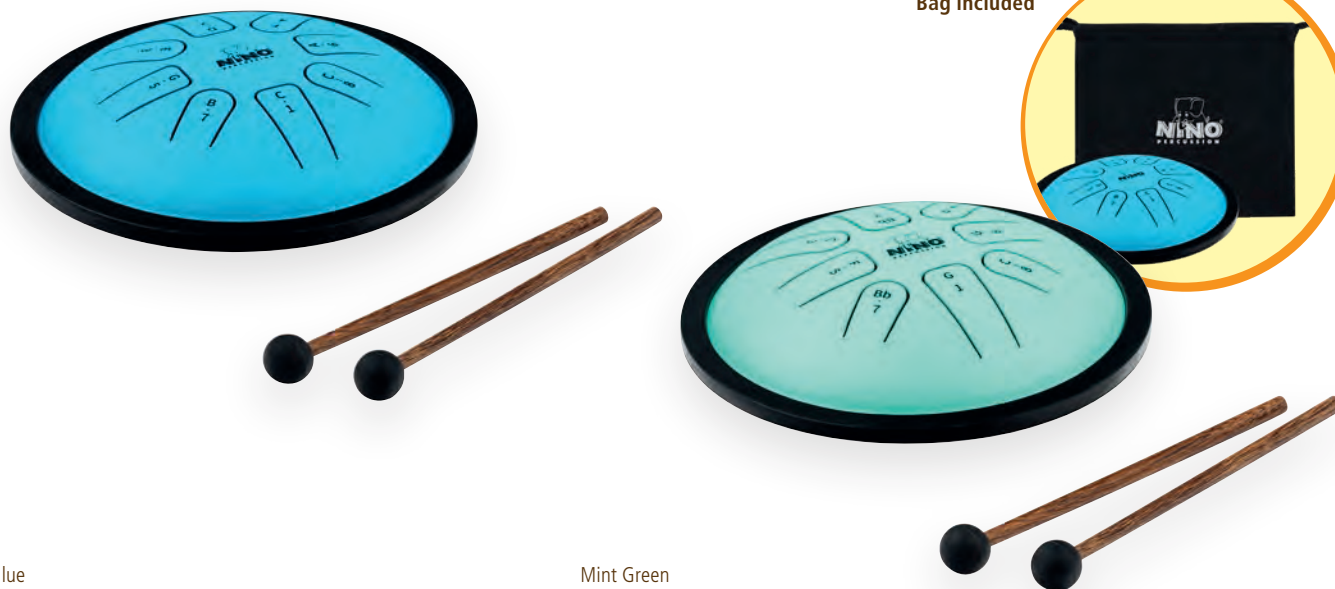

9

NINO602R

STEEL TONGUE DRUMS

1 MINI MELODY STEEL TONGUE DRUMS

SIZE 6"
MATERIAL Steel
TUNING c5, d5, e5, g5, a5, c6
FEATURES Miniature size Steel Tongue Drum
 Pre-tuned scale
 Creates a soothing and tranquil tone
INCLUDES Bag; Rubber mallet pair
COLOURS **R:** Red
WH: White

2 STEEL TONGUE DRUMS, SMALL

SIZE 7"
MATERIAL Steel
TUNING **NINO981:** C-Major
 c', d', e', f', g', a', b', c''
NINO982: G-Minor
 g, Bb, c', d', f', g', Bb', c''
FEATURES Great for classrooms or to play at home
 for fun
 Creates a soothing and tranquil tone
INCLUDES Transportation Bag; Soft rubber mallet pair
COLOURS **NINO981:** Blue
NINO982: Mint Green

1

Red
NINO980R

White
NINO980WH

2

Transportation
Bag included

Blue
NINO981

Mint Green
NINO982

CYMBALS, MALLETS & STICKS