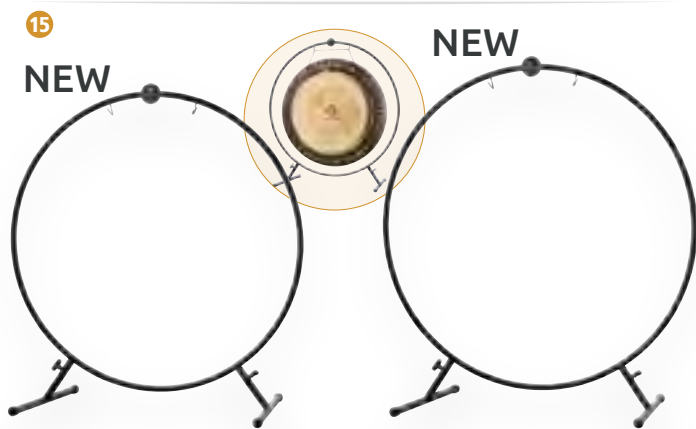

12
TMGS-3-G

15
NEW
TMRGS1

NEW
TMRGS2