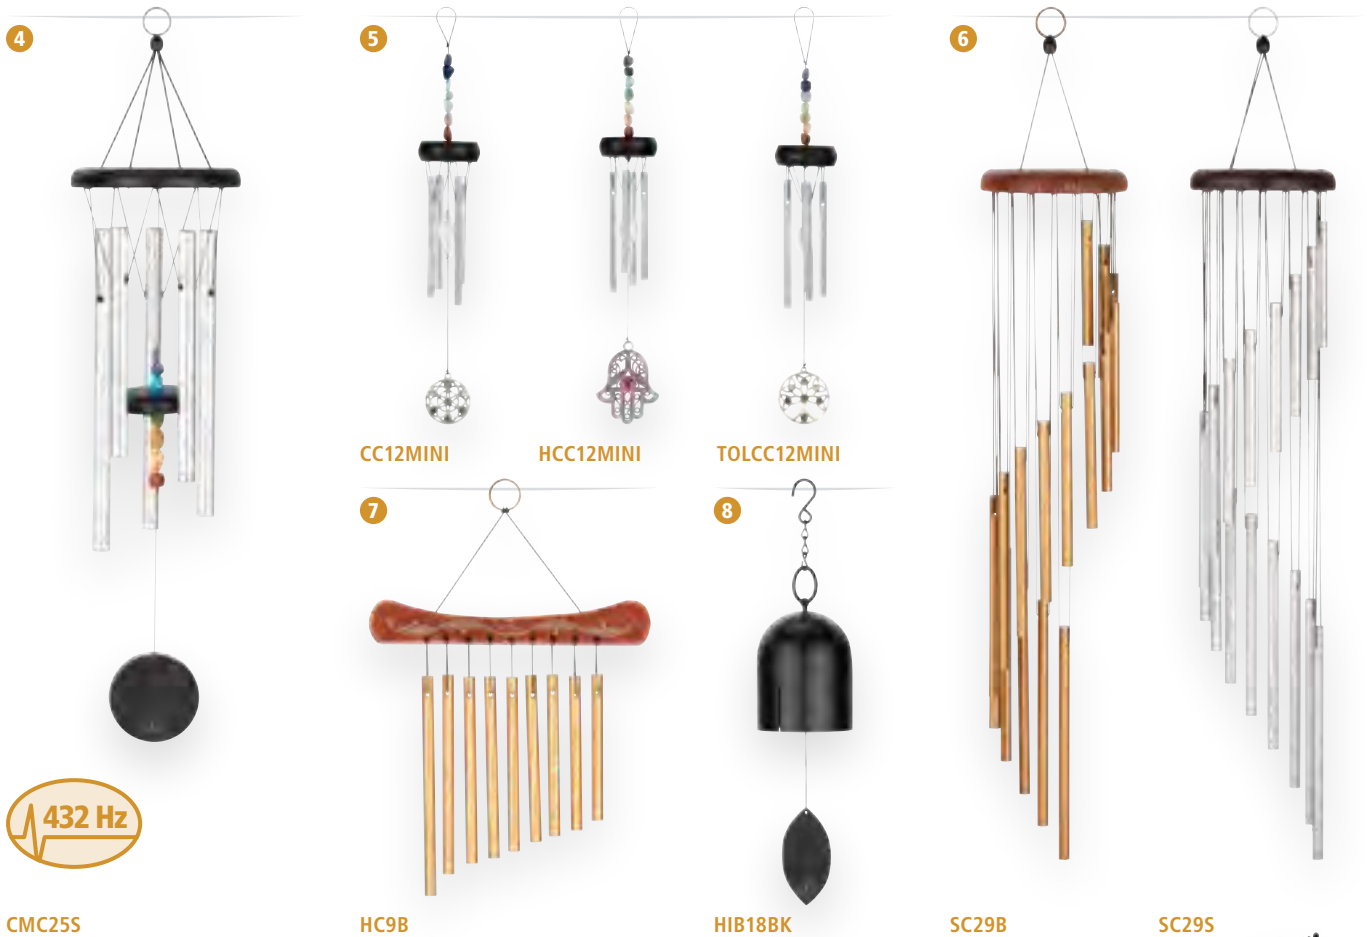

CHIMES & BELL

432 Hz