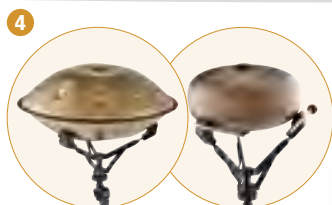

HANDPAN ACCESSORIES

1

SEPU

2

HP-CW

3

HPC

HPP

SSHPP

4

HPS-S

HPS

Set, 2 pcs.
HPCS

Set, 2 pcs.
SSHPCS

5 **NEW**

Medium
MHPSM

5 **NEW**

Large
MHPSL

6

HPR

7

HPWS

8

HPWS2

9

MHPC

1 MAGNETIC PICKUP

FEATURES Magnetic
Piezo pickup
Integrated volume regulator
6.3 mm input jack
2.5 m long cable

2 HANDPAN CARE WAX

SIZE 36 ml
FEATURES Designed for any unlacquered handpan;
Prevents unwanted development of rust

3 HANDPAN CARE

SIZE 150 ml
PRODUCTS **HPC**: Handpan Cleaner
HPP: Nitrided Steel Handpan Protectant
HPCS: Nitrided Steel Handpan Care Set
SSHPP: Stainless Steel Handpan Protectant
SSHPCS: Stainless Steel Handpan Care Set

CONTAINS **HPCS**: 1 x HPP, 1 x HPC
SSHPCS: 1 x SSHPP, 1 x HPC
FEATURES Corrosion protection; Made in Germany
INCLUDES **HPCS, SSHPCS**: Two microfiber cloths

4 METALLIC HANDPAN & TONGUE DRUM STANDS

SIZES **HPS-S**: Height-adjustable (22" - 27")
HPS: Height-adjustable (28" - 39")
MATERIAL Black powder-coated steel
FEATURE For Handpans and Steel Tongue Drums

5 WOOD HANDPAN/TONGUE DRUM STANDS

SIZES **MHPSM**: Medium (33.5" / 85 cm)
MHPSL: Large (45.3" / 115 cm)
MATERIAL Ki Bawang Wood (*Dysoxylum alliaceum*),
Silicone, Steel
FEATURE For Handpans and Steel Tongue Drums

6 WOOD HANDPAN REST

MATERIAL Baltic Birch (*Betula pendula*)
FEATURES For easy storage and presentation;
Fits all common handpans

7 WOOD HANDPAN STAND

MATERIAL Baltic Birch (*Betula pendula*)
FEATURE Fits handpans with ~21.5" diameter

8 INCLINED WOOD HANDPAN STAND

MATERIAL Baltic Birch (*Betula pendula*)
FEATURE Fits handpans with ~22" diameter

9 HANDPAN CORD

MATERIALS Linen, nylon
FEATURE Fits all common handpans