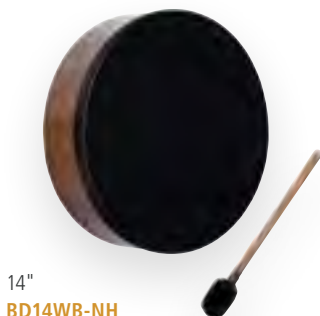

# FRAME DRUMS

1

14"  
BD14WB-NH

16"  
BD16WB-NH

18"  
BD18WB-NH

2

14"  
RD14DWB-SH

16"  
RD16DWB-SH