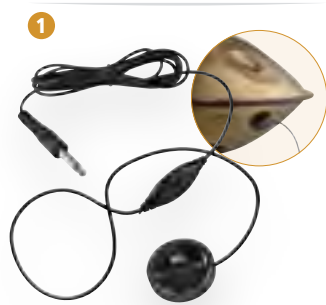

HANDPAN ACCESSORIES

1

SEPU