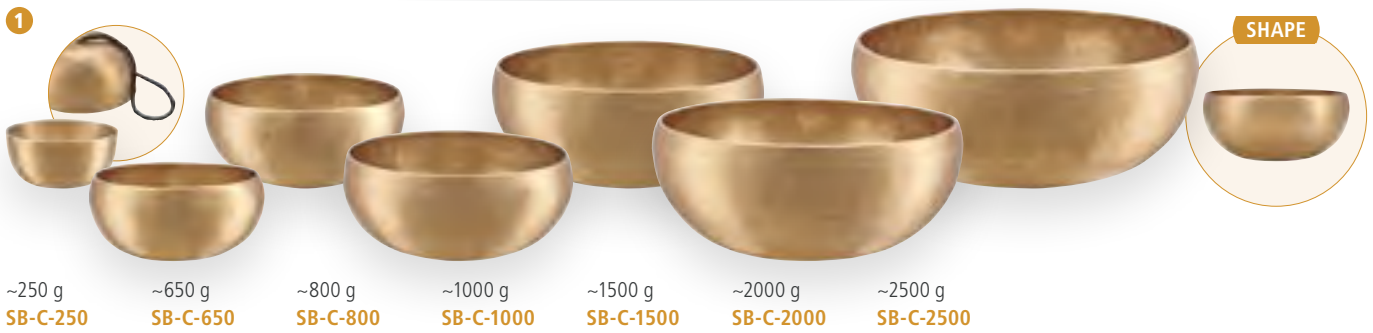

SINGING BOWLS