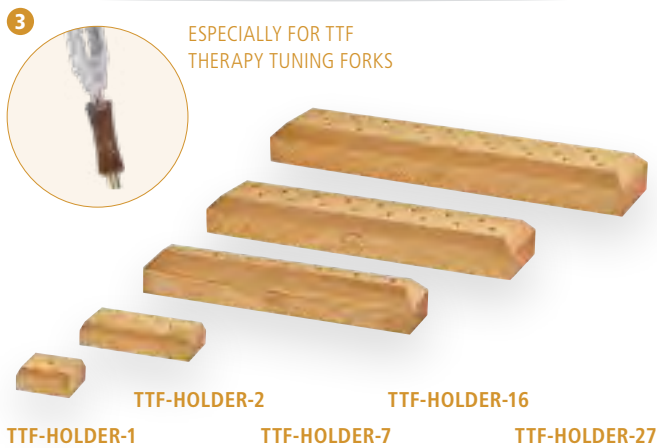

TUNING FORK ACCESSORIES

1 TUNING FORK HOLDERS

SIZES **TF-HOLDER-1:** For 1 tuning fork
TF-HOLDER-2: For 2 tuning forks
TF-HOLDER-7: For 7 tuning forks
TF-HOLDER-16: For 16 tuning forks
TF-HOLDER-27: For 27 tuning forks

MATERIAL Beech wood

2 TUNING FORK CASES

SIZES **TFC-M:** For max. 7.1" tuning forks
TFC-L: For max. 8.3" tuning forks
TFC-8: For 8 tuning forks
TFC-16: For 16 tuning forks

MATERIALS Inner material polyester
Outer material leatherette

FEATURE For safe and easy transportation

3 THERAPY TUNING FORK HOLDERS

SIZES **TTF-HOLDER-1:** For 1 tuning fork
TTF-HOLDER-2: For 2 tuning forks
TTF-HOLDER-7: For 7 tuning forks
TTF-HOLDER-16: For 16 tuning forks
TTF-HOLDER-27: For 27 tuning forks

MATERIAL Beech wood

4 TUNING FORK ROLLUP BAG

SIZE 18.1" x 21.7"

MATERIAL Cotton canvas

FEATURES 9 tuning fork compartments, 1 accessory compartment
Fitting every TF Tuning Fork and TTF Therapy Tuning Fork

5 TUNING FORK VIBRATION FEET

DIMENSIONS **VF-FS:** 0.60" / 1.5 cm diameter; 25 g
VF-RL: 1.57" / 4 cm diameter; 98 g
VF-RM: 1.18" / 3 cm diameter; 129 g
VF-RS: 0.79" / 2 cm diameter; 46 g
VF-RL: Aluminum, ECO BRASS®
VF-RM, VF-RS, VF-FS: ECO BRASS®

MATERIALS **VF-RL:** Aluminum, ECO BRASS®
VF-RM, VF-RS, VF-FS: ECO BRASS®

FEATURES Suitable for controlled massage of vibrations on humans as well as animals
Fitting every TF Tuning Fork and TTF Therapy Tuning Fork except Grounding Therapy Tuning Forks

6 TUNING FORK VIBRATION FOOT DISPLAY

SIZE 7.2" x 3.5" x 3.9"

CONTAINS 4 pcs. each: VF-FS, VF-RL, VF-RM, VF-RS

FEATURE Cardboard display for showrooms and studios