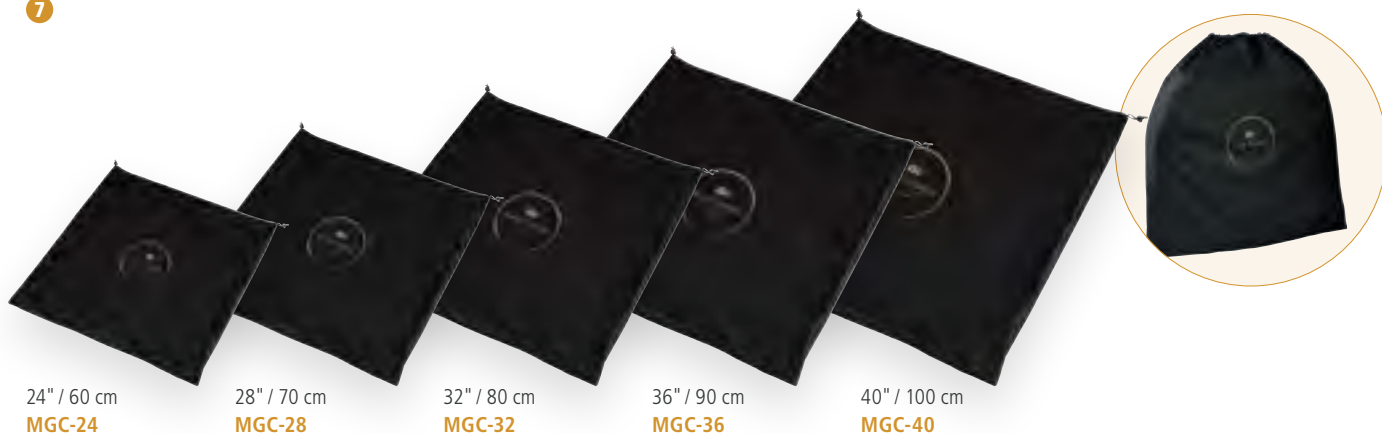

GONG ACCESSORIES

7

8