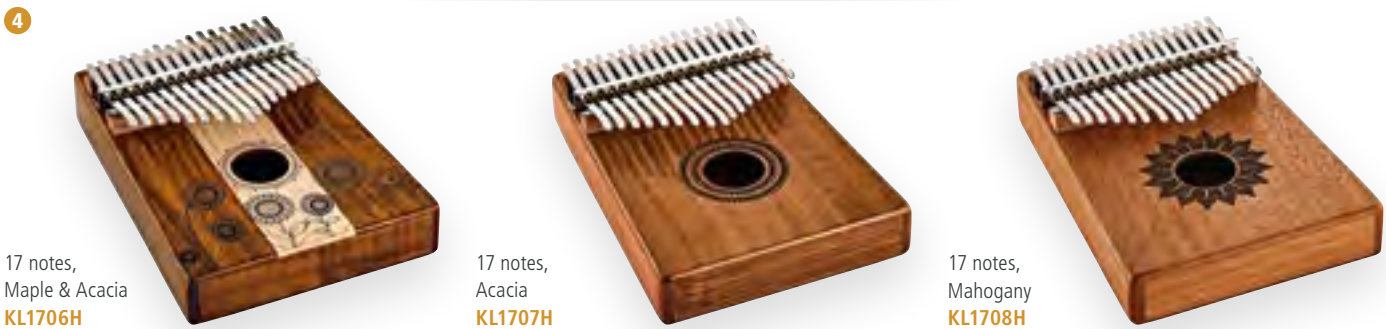

KL802FOL: High-quality relief "Flower of Life"
INCLUDES **KL8MINI:** Ribbon
FINISHES **KL8MINI:** Gloss
KL801TOL, KL802FOL: Matte

4 SOUND HOLE KALIMBAS
SIZES **KL1706H, KL1707H, KL1708H, KL1709H:** 7.3" length x 5.3" width
KL1008H, KL1009H: 6.7" length x 4.9" width
MATERIALS Chrome plated steel
KL1706H: Maple, Acacia
KL1707H: Acacia
KL1708H, KL1008H: Mahogany
KL1709H, KL1009H: Maple
TUNING C Major
KL1706H, KL1707H, KL1708H, KL1709H: D5, B4, G4, E4, C4, A3, F3, D3, C3, E3, G3, B3, D4, F4, A4, C5, E5

(17 notes)
KL1008H, KL1009H: E4, C4, A3, F3, D3, C3, E3, G3, B3, D4 (10 notes)
FEATURES Hollowed resonating body; Harmonious tone sequence
INCLUDES Case; Linen bag; Microfiber cloth; Tuning hammer
FINISHES **KL1706H, KL1707H, KL1709H, KL1009H:** Gloss
KL1708H, KL1008H: Matte

5 WAH-WAH KALIMBA
SIZE 7.3" length x 5.3" width
MATERIALS Chrome plated steel
Acacia
TUNING C Major
D5, B4, G4, E4, C4, A3, F3, D3, C3, E3, G3, B3, D4, F4, A4, C5, E5 (17 notes)
FEATURES Hollowed resonating body; Harmonious tone sequence; Wah-wah effect

INCLUDES Case; Linen bag; Microfiber cloth; Tuning hammer
FINISH Gloss

6 SOUNDHOLE PICKUP KALIMBAS
SIZE 7.5" length x 5.3" width
MATERIALS Chrome plated steel
PKL1707H: Acacia
PKL1708H: Mahogany
PKL1709H: Maple
TUNING C Major
D5, B4, G4, E4, C4, A3, F3, D3, C3, E3, G3, B3, D4, F4, A4, C5, E5 (17 notes)
FEATURES Hollowed resonating body; Harmonious tone sequence; Built-in pickup; Red markings for visual orientation
INCLUDES Case; Linen bag; Microfiber cloth; Tuning hammer
FINISHES **PKL1707H, PKL1709H:** Gloss
PKL1708H: Matte