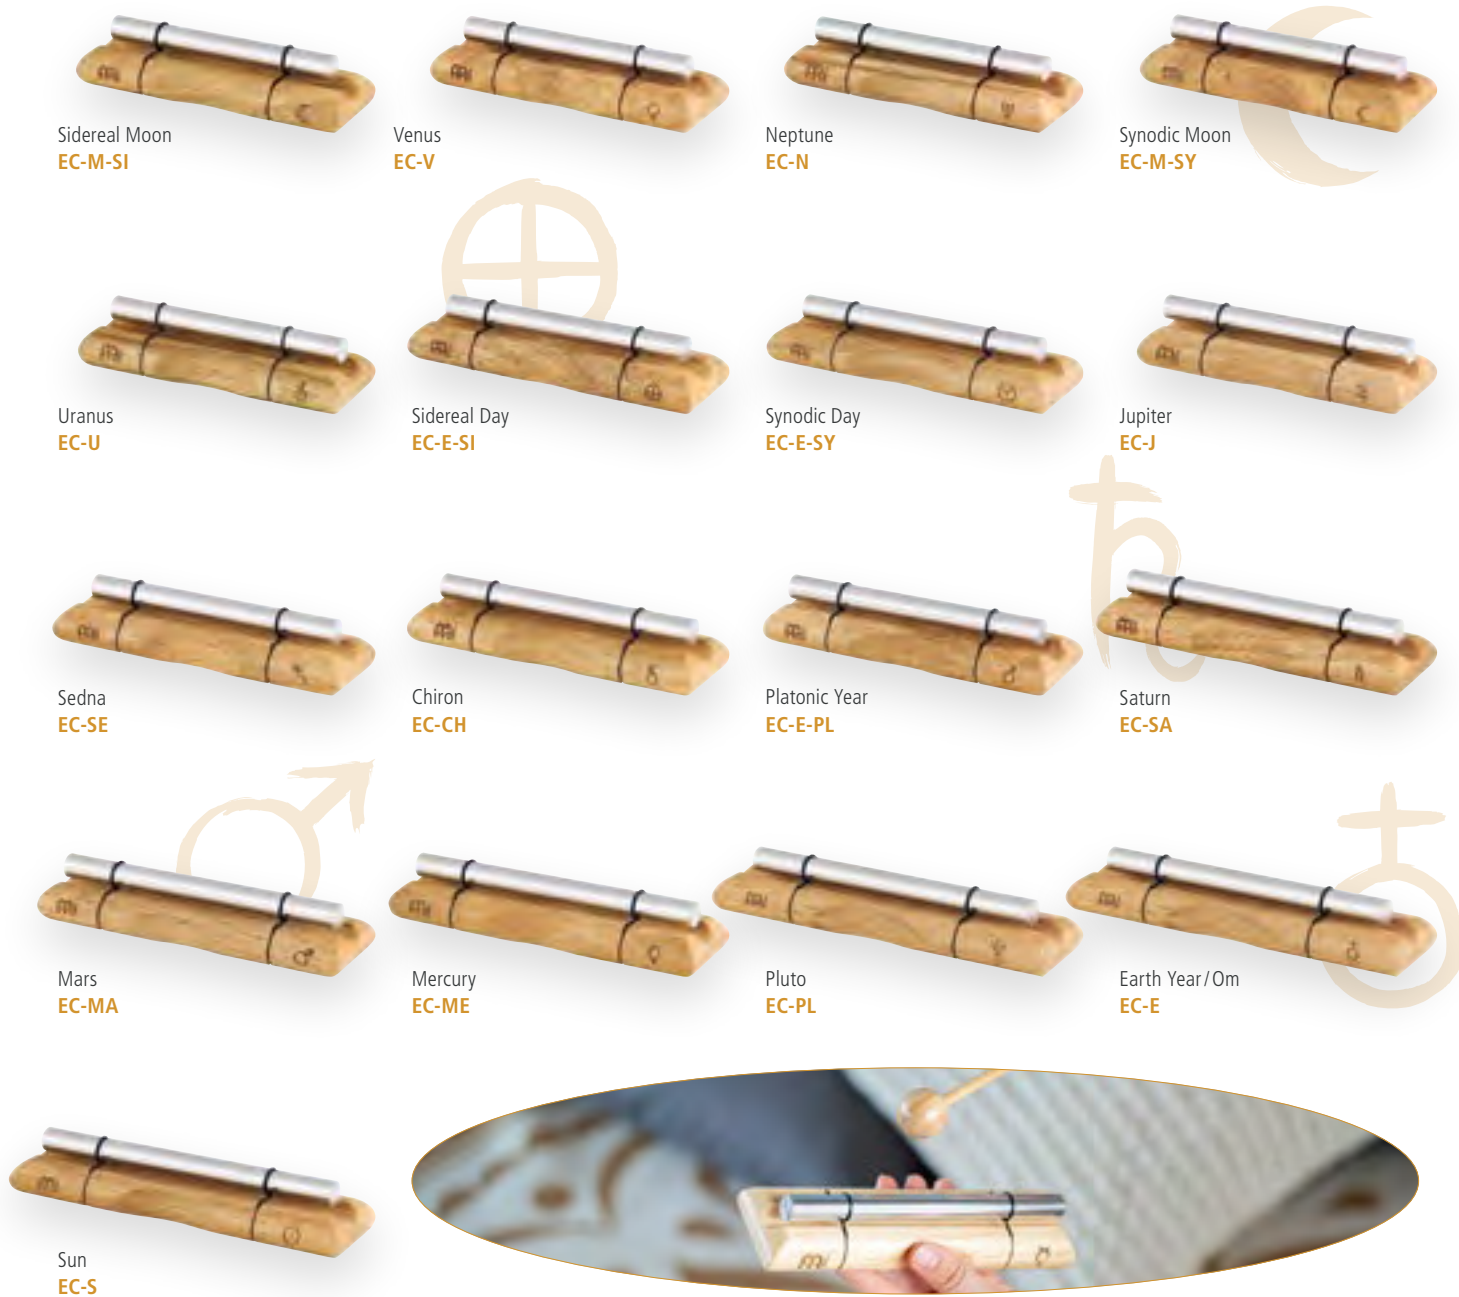

ENERGY CHIMES

1 BASED ON THE CALCULATIONS OF HANS COUSTO (THE COSMIC OCTAVE)

1 PLANETARY TUNED ENERGY CHIMES

MATERIALS Silver-anodized aluminum alloy
Siam Oak (*Hevea brasiliensis* Muell.-Arg.)

TUNING **CH:** Chiron, 172.86 Hz (audible 2765.76 Hz ≈ F7)
E: Earth Year / Om, 136.10 Hz (audible 2177.60 Hz ≈ C#7)
E-PL: Platonian Year, 172.06 Hz (audible 2752.96 Hz ≈ F7)
E-SI: Sidereal Day, 194.71 Hz (audible 3115.36 Hz ≈ G7)
E-SY: Synodic Day, 194.18 Hz (audible 3106.88 Hz ≈ G7)
J: Jupiter, 183.58 Hz (audible 2937.28 Hz ≈ F#7)
M-SI: Sidereal Moon, 227.43 Hz (audible 3638.88 Hz ≈ A#7)
M-SY: Synodic Moon, 210.42 Hz (audible 3366.72 Hz ≈ G#7)

MA: Mars, 144.72 Hz (audible 2315.52 Hz ≈ D7)
ME: Mercury, 141.27 Hz (audible 2260.32 Hz ≈ C#7)
N: Neptune, 211.44 Hz (audible 3383.04 Hz ≈ G#7)
PL: Pluto, 140.64 Hz (audible 2250.24 Hz ≈ C#7)
S: Sun, 126.22 Hz (audible 2019.52 Hz ≈ B6)
SA: Saturn, 147.85 Hz (audible 2365.60 Hz ≈ D7)
SE: Sedna, 181.60 Hz (audible 2905.60 Hz ≈ F#7)
U: Uranus, 207.36 Hz (audible 3317.76 Hz ≈ G#7)
V: Venus, 221.23 Hz (audible 3539.68 Hz ≈ A7)

FEATURES Handcrafted masterpiece made in Thailand
Exact fine tuning
Heat-branded logo and tuning info

INCLUDES Wooden beater, cotton bag

2 ENERGY CHIMES CHAKRA SET

CONTAINS EC-E-PL (Crown Chakra), EC-V (Brow Chakra), EC-ME (Throat Chakra), EC-E (Heart Chakra), EC-S (Solar Plexus Chakra), EC-M-SY (Sacral Chakra), EC-E-SY (Root Chakra)

INCLUDES 7 x wooden beater, 7 x cotton bag

3 ENERGY CHIMES 16-PIECE SET-UP

CONTAINS EC-CH, EC-E, EC-E-PL, EC-E-SI, EC-E-SY, EC-J, EC-M-SI, EC-M-SY, EC-MA, EC-ME, EC-N, EC-S, EC-SA, EC-SE, EC-U, EC-V

INCLUDES 16 x wooden beater, 16 x cotton bag