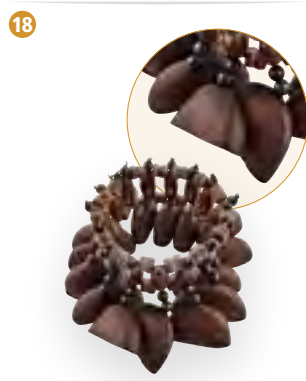

SBB

10 BENDO SHAKERS
SIZES **SBR:** Small (9.9" / 25.1 cm)
SBRL: Large (13.8" / 35.1 cm)
MATERIAL Bendo seed nutshells
FEATURE Clear, crisp sound

11 BENDO SHAKER
SIZE 8.3" / 21.1 cm
MATERIAL Bendo seed nutshells
FEATURE Clear, crisp sound

12 PANGI SHAKER
SIZE 8.3" / 21.1 cm
MATERIAL Pangli seed nutshells
FEATURE Powerful, deep sound

13 PALA ROD SHAKER
SIZE 9" / 22.9 cm
MATERIAL Pala seed nutshells
FEATURE Pleasant, smooth sound

14 KENARI ROD SHAKER
SIZE 9" / 22.9 cm
MATERIAL Kenari seed nutshells
FEATURE Powerful, crisp sound

15 BENDO ROD SHAKER
SIZE 9.5" / 24.1 cm
MATERIAL Bendo seed nutshells
FEATURE Clear, crisp sound

16 PALA BRACELET
SIZE 3.7" x 2.4" / 9.4 x 6.1 cm
MATERIAL Pala seed nutshells
FEATURES Pleasant, smooth sound
For the wrist or ankle

17 KENARI BRACELET
SIZE 3.7" x 2.4" / 9.4 x 6.1 cm
MATERIAL Kenari seed nutshells
FEATURES Powerful, crisp sound
For the wrist or ankle

18 BENDO BRACELET
SIZE 5.1" x 2.4" / 13 x 6.1 cm
MATERIAL Bendo seed nutshells
FEATURES Clear, crisp sound
For the wrist or ankle