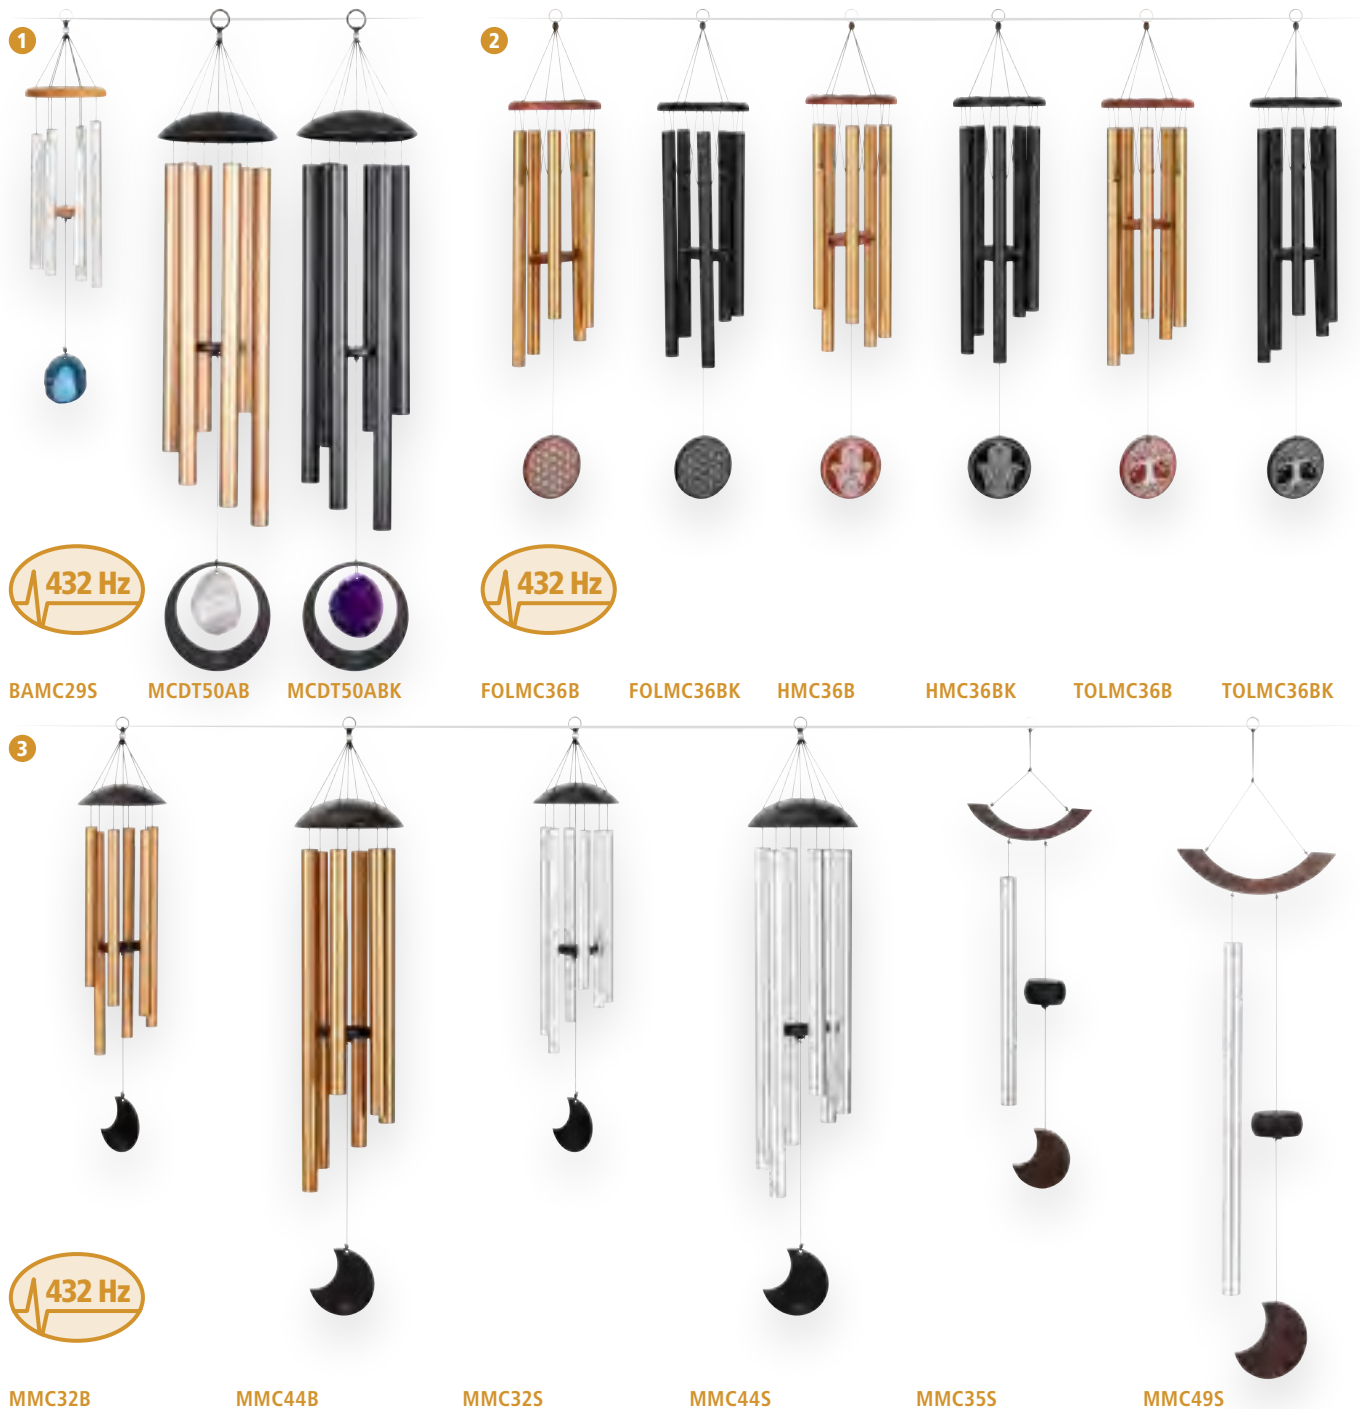

MEDITATION CHIMES

1 AGATE MEDITATION CHIMES

SIZES **BAMC29S:** 29" / 73 cm height
MCDT50AB: 50" / 128 cm
MCDT50ABK: 50" / 128 cm

MATERIALS Ash wood, aluminum, plastic, nylon cord, Agate

TUNING A4/a' 432 Hz
BAMC29S: F6, G6, A6, C7, D7, F7
MCDT50AB: A4, B4, C#5, E5, F#5, A5
MCDT50ABK: A4, B4, C#5, E5, F#5, A5

FEATURES Long-lasting resonance; For meditation, relaxation, or even for decorating; Height-adjustable pendulum
BAMC29S: Blue Agate stone; Clear and cheerful sound
MCDT50AB: Grey Agate stone; Extra deep sound
MCDT50ABK: Purple Agate stone; Extra deep sound

FINISH **B:** Bronze
BK: Black
S: Silver

2 MEDITATION CHIMES

SIZE 36" / 90 cm height

MATERIALS Ash wood, aluminum, plastic, nylon cord

TUNING A4/a' 432 Hz
G#5, A5, B5, D6, E6

FEATURES Long-lasting resonance; For meditation, relaxation, or even for decorating; Soft and soothing sound; Height-adjustable pendulum

SYMBOLS **FOL:** Flower of Life
H: Hamsa
TOL: Tree of Life

FINISHES **B:** Bronze
BK: Matte black

3 MOON MEDITATION CHIMES

SIZES **MMC32:** 32" / 80 cm height
MMC35: 35" / 88 cm height
MMC44: 44" / 110 cm height
MMC49: 49" / 125 cm height

MATERIALS **MMC32, MMC44:** Iron, aluminum, plastic, nylon cord
MMC35, MMC49: Ash wood, aluminum, plastic, nylon cord

TUNING A4/a' 432 Hz
MMC32: G5, A5, B5, D6, E6, G6
MMC35: C6
MMC44: B4, C#5, D#5, F#5, G#5, B5
MMC49: C5

FEATURES Long-lasting resonance; For meditation, relaxation, or even for decorating; Soft and soothing sound; Moon symbol; Height-adjustable pendulum

FINISHES **B:** Bronze
S: Silver