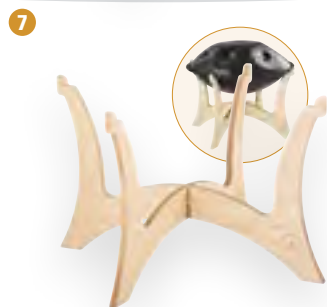

HANDPAN ACCESSORIES

1

SEPU

2

HP-CW

3

HPC

HPP

SSHPP

4

HPS-S

HPS

Set, 2 pcs.
HPCS

Set, 2 pcs.
SSHPCS

5 **NEW**

Medium
MHPSM

5 **NEW**

Large
MHPSL

6

HPR

7

HPWS

8

HPWS2

9

MHPC

1 MAGNETIC PICKUP

FEATURES Magnetic
Piezo pickup
Integrated volume regulator
6.3 mm input jack
2.5 m long cable

2 HANDPAN CARE WAX

SIZE 36 ml
FEATURES Designed for any unlacquered handpan;
Prevents unwanted development of rust

3 HANDPAN CARE

SIZE 150 ml
PRODUCTS **HPC**: Handpan Cleaner
HPP: Nitrided Steel Handpan Protectant
HPCS: Nitrided Steel Handpan Care Set
SSHPP: Stainless Steel Handpan Protectant
SSHPCS: Stainless Steel Handpan Care Set

CONTAINS **HPCS**: 1 x HPP, 1 x HPC
SSHPCS: 1 x SSHPP, 1 x HPC
FEATURES Corrosion protection; Made in Germany
INCLUDES **HPCS, SSHPCS**: Two microfiber cloths

4 METALLIC HANDPAN & TONGUE DRUM STANDS

SIZES **HPS-S**: Height-adjustable (22" - 27")
HPS: Height-adjustable (28" - 39")
MATERIAL Black powder-coated steel
FEATURE For Handpans and Steel Tongue Drums

5 WOOD HANDPAN/TONGUE DRUM STANDS

SIZES **MHPSM**: Medium (33.5" / 85 cm)
MHPSL: Large (45.3" / 115 cm)
MATERIAL Ki Bawang Wood (*Dysoxylum alliaceum*),
Silicone, Steel
FEATURE For Handpans and Steel Tongue Drums

6 WOOD HANDPAN REST

MATERIAL Baltic Birch (*Betula pendula*)
FEATURES For easy storage and presentation;
Fits all common handpans

7 WOOD HANDPAN STAND

MATERIAL Baltic Birch (*Betula pendula*)
FEATURE Fits handpans with ~21.5" diameter

8 INCLINED WOOD HANDPAN STAND

MATERIAL Baltic Birch (*Betula pendula*)
FEATURE Fits handpans with ~22" diameter

9 HANDPAN CORD

MATERIALS Linen, nylon
FEATURE Fits all common handpans