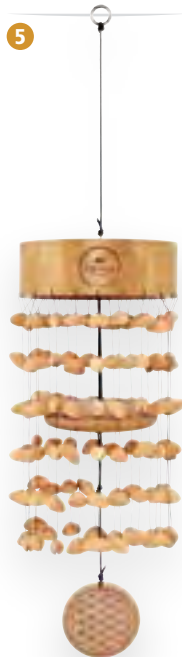

SKBPCH

5

SKMCHFOL

6