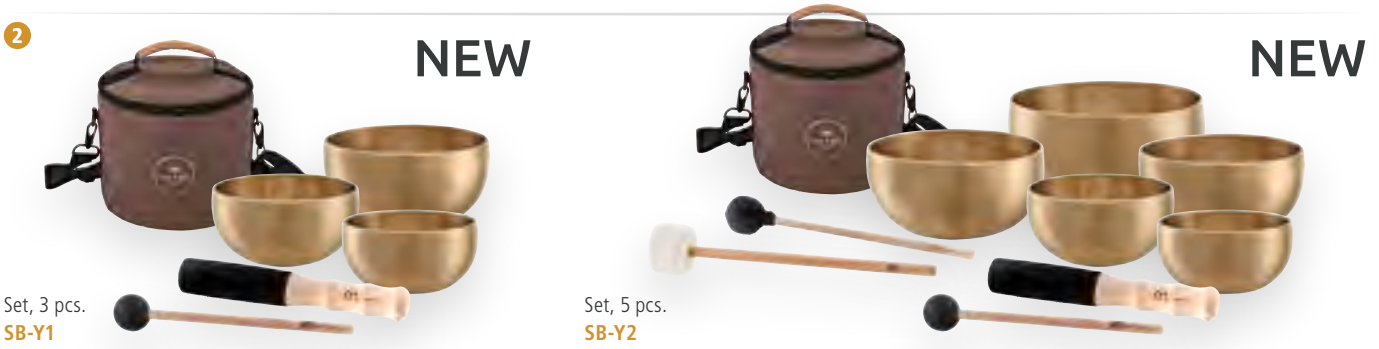

SINGING BOWLS

1

2

3

1 UNIVERSAL SINGING BOWLS

DIMENSIONS **SB-U-400**: ~4.5" diameter; ~400 g
SB-U-500: ~4.9" diameter; ~500 g
SB-U-600: ~5.5" diameter; ~600 g
SB-U-700: ~5.9" diameter; ~700 g
SB-U-750: ~6.5" diameter; ~750 g
SB-U-1000: ~8.3" diameter; ~1000 g
SB-U-1700: ~9.8" diameter; ~1700 g
SB-U-2300: ~11.2" diameter; ~2300 g

MATERIAL Special bronze alloy

FEATURES Ideal for yoga and meditation
Handcrafted masterpiece made in India
Engraved logo

INCLUDES Corresponding cover and felt ring

2 YOGA NIDRA SINGING BOWL SETS

CONTAINS **SB-Y1**: SB-U-400, SB-U-500, SB-U-600
SB-Y2: SB-U-400, SB-U-500, SB-U-600, SB-U-700, SB-U-750

FEATURES Guides through the stages of Yoga Nidra; Promotes deep relaxation and stress relief; Use individually or as a set

INCLUDES **SB-Y1**: Carrying bag (CBCB), corresponding covers, fleece pads and two different mallets
SB-Y2: Carrying bag (CBCB), corresponding covers, fleece pads and four different mallets

3 UNIVERSAL SINGING BOWL SETS

CONTAINS **SB-U-900**: SB-U-400, SB-U-500
SB-U-1500: SB-U-400, SB-U-500, SB-U-600
SB-U-1750: SB-U-400, SB-U-500, SB-U-600, SB-C-250
SB-U-1950: SB-U-500, SB-U-700, SB-U-750
SB-U-2950: SB-U-400, SB-U-500, SB-U-600, SB-U-700, SB-U-750

INCLUDES Corresponding covers and felt rings
Resonant Mallet (SB-RM-LE)
SB-U-2950: Mallet (SB-M-LT-S)