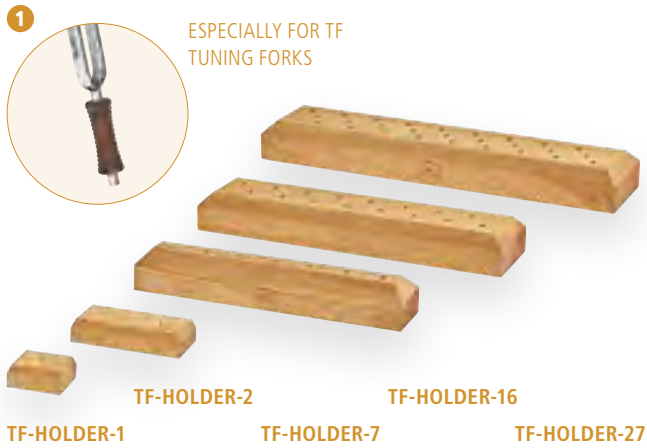

TUNING FORK ACCESSORIES

1 TUNING FORK HOLDERS

SIZES **TF-HOLDER-1:** For 1 tuning fork
TF-HOLDER-2: For 2 tuning forks
TF-HOLDER-7: For 7 tuning forks
TF-HOLDER-16: For 16 tuning forks
TF-HOLDER-27: For 27 tuning forks

MATERIAL Beech wood

2 TUNING FORK CASES

SIZES **TFC-M:** For max. 7.1" tuning forks
TFC-L: For max. 8.3" tuning forks
TFC-8: For 8 tuning forks
TFC-16: For 16 tuning forks

MATERIALS Inner material polyester
Outer material leatherette

FEATURE For safe and easy transportation

3 THERAPY TUNING FORK HOLDERS

SIZES **TTF-HOLDER-1:** For 1 tuning fork
TTF-HOLDER-2: For 2 tuning forks
TTF-HOLDER-7: For 7 tuning forks
TTF-HOLDER-16: For 16 tuning forks
TTF-HOLDER-27: For 27 tuning forks

MATERIAL Beech wood

4 TUNING FORK ROLLUP BAG

SIZE 18.1" x 21.7"

MATERIAL Cotton canvas

FEATURES 9 tuning fork compartments, 1 accessory compartment
Fitting every TF Tuning Fork and TTF Therapy Tuning Fork

5 TUNING FORK VIBRATION FEET

DIMENSIONS **VF-FS:** 0.60" / 1.5 cm diameter; 25 g
VF-RL: 1.57" / 4 cm diameter; 98 g
VF-RM: 1.18" / 3 cm diameter; 129 g
VF-RS: 0.79" / 2 cm diameter; 46 g
VF-RL: Aluminum, ECO BRASS®
VF-RM, VF-RS, VF-FS: ECO BRASS®

MATERIALS **VF-RL:** Aluminum, ECO BRASS®
VF-RM, VF-RS, VF-FS: ECO BRASS®

FEATURES Suitable for controlled massage of vibrations on humans as well as animals
Fitting every TF Tuning Fork and TTF Therapy Tuning Fork except Grounding Therapy Tuning Forks

6 TUNING FORK VIBRATION FOOT DISPLAY

SIZE 7.2" x 3.5" x 3.9"

CONTAINS 4 pcs. each: VF-FS, VF-RL, VF-RM, VF-RS

FEATURE Cardboard display for showrooms and studios